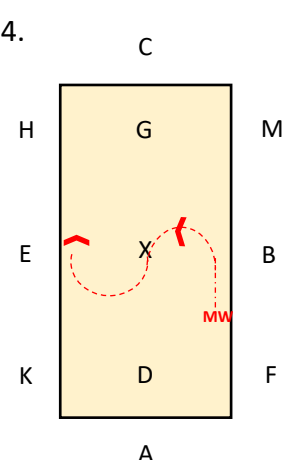

**DA INTRO 1 TEST 2021**

SHORT ARENA 20MX40M

APPROX TIME: 4mins.

**Colour Code & Key:**  
 Blue: Trot  
 Red: Walk  
 Green: Canter  
 WT: Working Trot  
 MW: Medium Walk  
 FWLR: Free Walk on a long rein  
 WC: Working Canter  
 HIS: Halt Immobility Salute

A: Enter in Working Trot & proceed up centre line.  
 C: Track right

MXK: Change the rein in working trot

A: Circle left 20m diameter in working trot

Bet: F & B  
 Medium Walk  
 B: Half 10m circle to X  
 X: Half 10m circle to E

EM: Change rein in a free walk on a long rein (FWLR)

Bet M & C:  
 Working Trot  
 CH: Working Trot