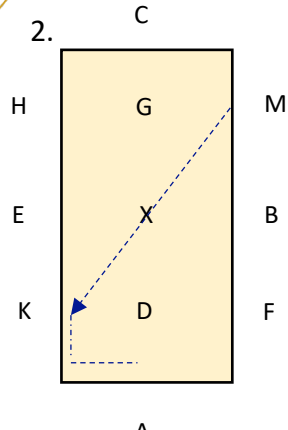

**DA INTRO 1 TEST 2021**

SHORT ARENA 20MX40M

APPROX TIME: 4mins.

**Colour Code & Key:**  
 Blue: Trot  
 Red: Walk  
 Green: Canter  
 WT: Working Trot  
 MW: Medium Walk  
 FWLR: Free Walk on a long rein  
 WC: Working Canter  
 HIS: Halt Immobility Salute

A: Enter in Working Trot & proceed up centre line.  
 C: Track right

MXK: Change the rein in working trot

A: Circle left 20m diameter in working trot

Bet: F & B  
 Medium Walk  
 B: Half 10m circle to X  
 X: Half 10m circle to E