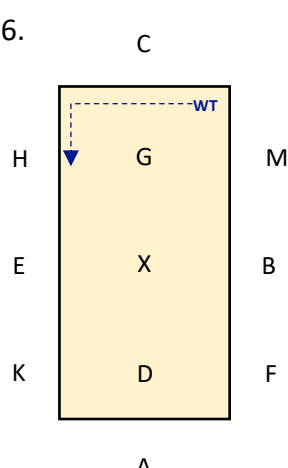

A: Enter in Working Trot & proceed up centre line.  
 C: Track right

MXK: Change the rein in working trot

A: Circle left 20m diameter in working trot

Bet: F & B  
 Medium Walk  
 B: Half 10m circle to X  
 X: Half 10m circle to E

EM: Change rein in a free walk on a long rein (FWLR)

Bet M & C:  
 Working Trot  
 CH: Working Trot