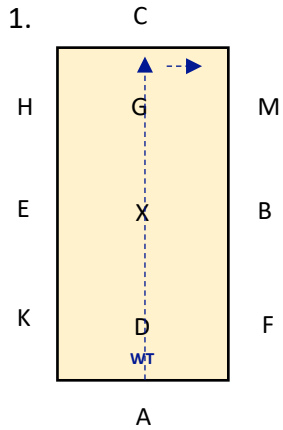

**DA INTRO 1 TEST 2021**

SHORT ARENA 20MX40M

APPROX TIME: 4mins.

**Colour Code & Key:**  
 Blue: Trot  
 Red: Walk  
 Green: Canter  
 WT: Working Trot  
 MW: Medium Walk  
 FWLR: Free Walk on a long rein  
 WC: Working Canter  
 HIS: Halt Immobility Salute

A: Enter in Working Trot & proceed up centre line.  
 C: Track right

MXK: Change the rein in working trot

A: Circle left 20m diameter in working trot

Bet: F & B  
 Medium Walk  
 B: Half 10m circle to X  
 X: Half 10m circle to E