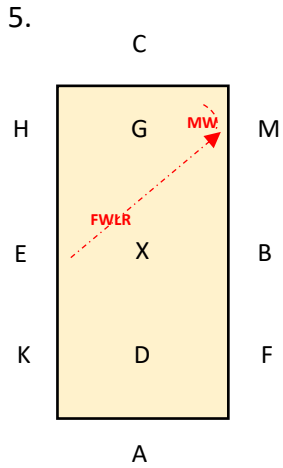

A: Enter in Working Trot & proceed up centre line.  
 C: Track right

MXK: Change the rein in working trot

A: Circle left 20m diameter in working trot

Bet: F & B  
 Medium Walk  
 B: Half 10m circle to X  
 X: Half 10m circle to E

EM: Change rein in a free walk on a long rein (FWLR)

Bet M & C:  
 Working Trot  
 CH: Working Trot