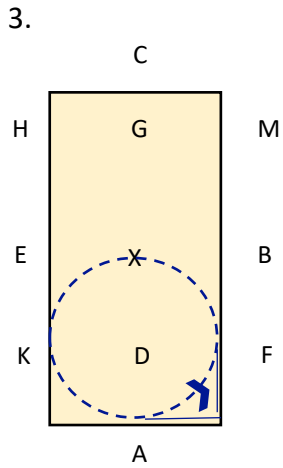

**DA INTRO 1 TEST 2021**

SHORT ARENA 20MX40M

APPROX TIME: 4mins.

**Colour Code & Key:**  
 Blue: Trot  
 Red: Walk  
 Green: Canter  
 WT: Working Trot  
 MW: Medium Walk  
 FWLR: Free Walk on a long rein  
 WC: Working Canter  
 HIS: Halt Immobility Salute

A: Enter in Working Trot & proceed up centre line.  
 C: Track right

MXK: Change the rein in working trot

A: Circle left 20m diameter in working trot

Bet: F & B  
 Medium Walk  
 B: Half 10m circle to X  
 X: Half 10m circle to E