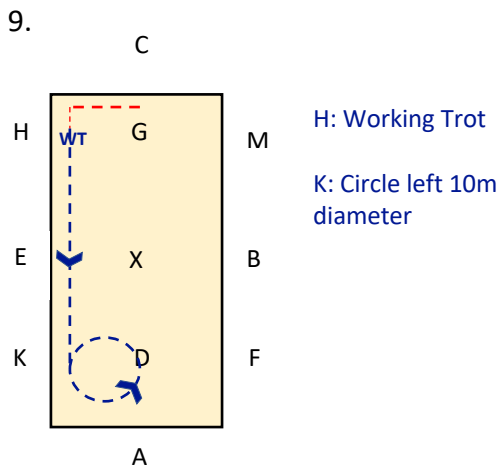

# DRESSAGE ADDICT

D-STRESSAGE WITH US

A: Enter in Working Trot & proceed up centre line  
C: Track right

B: Turn right  
X: Medium Walk for 1 horse's length & proceed in Working Trot  
E: Turn Left  
EKA: Working Trot

A: 3 loop Serpentine to C

Bet C&H: Working Canter left  
E: Circle left 20m diameter

A: Working Trot  
FXH: Change the rein in Working Trot

Bet H&C: Working Canter right  
B: Circle right 20m diameter

**Colour Code & Key:**

Blue: Trot  
Red: Walk  
Green: Canter

WT: Working Trot  
MW: Medium Walk  
FWLR: Free Walk on a long rein  
WC: Working Canter

HIS: Halt Immobility Salute