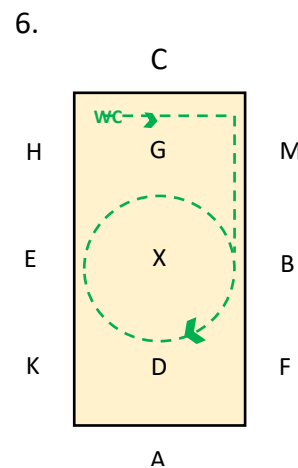

# DRESSAGE ADDICT

D-STRESSAGE WITH US

A: Enter in Working Trot & proceed up centre line  
C: Track right

B: Turn right  
X: Medium Walk for 1 horse's length & proceed in Working Trot  
E: Turn Left  
EKA: Working Trot

A: 3 loop Serpentine to C

Bet C&H: Working Canter left  
E: Circle left 20m diameter

A: Working Trot  
FXH: Change the rein in Working Trot

Bet H&C: Working Canter right  
B: Circle right 20m diameter

**Colour Code & Key:**