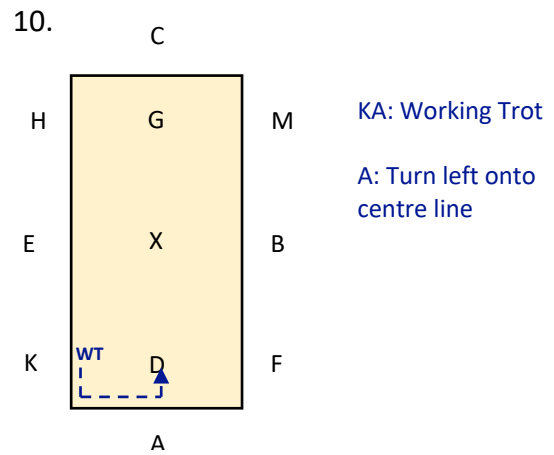

# DRESSAGE ADDICT

D-STRESSAGE WITH US

A: Enter in Working Trot & proceed up centre line  
C: Track right

B: Turn right  
X: Medium Walk for 1 horse's length & proceed in Working Trot  
E: Turn Left  
EKA: Working Trot

A: 3 loop Serpentine to C

Bet C&H: Working Canter left  
E: Circle left 20m diameter

A: Working Trot  
FXH: Change the rein in Working Trot

Bet H&C: Working Canter right  
B: Circle right 20m diameter

**Colour Code & Key:**

Blue: Trot  
Red: Walk  
Green: Canter

WT: Working Trot  
MW: Medium Walk  
FWLR: Free Walk on a long rein  
WC: Working Canter

HIS: Halt Immobility Salute