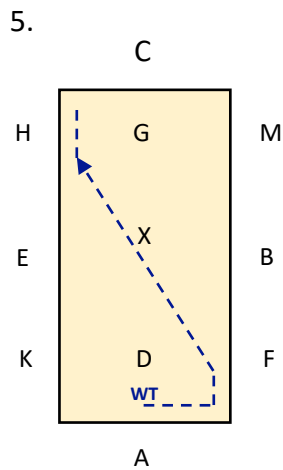

# DRESSAGE ADDICT

D-STRESSAGE WITH US

A: Enter in Working Trot & proceed up centre line  
C: Track right

B: Turn right  
X: Medium Walk for 1 horse's length & proceed in Working Trot  
E: Turn Left  
EKA: Working Trot

A: 3 loop Serpentine to C

Bet C&H: Working Canter left  
E: Circle left 20m diameter

A: Working Trot  
FXH: Change the rein in Working Trot

Bet H&C: Working Canter right  
B: Circle right 20m diameter

**Colour Code & Key:**