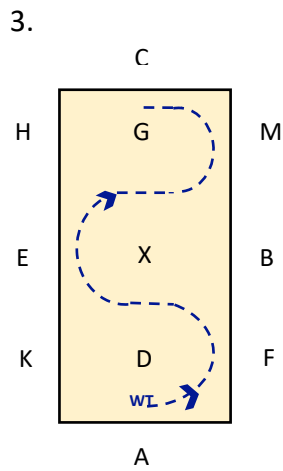

# DRESSAGE ADDICT

D-STRESSAGE WITH US

A: Enter in Working Trot & proceed up centre line  
C: Track right

B: Turn right  
X: Medium Walk for 1 horse's length & proceed in Working Trot  
E: Turn Left  
EKA: Working Trot

A: 3 loop Serpentine to C

Bet C&H: Working Canter left  
E: Circle left 20m diameter

A: Working Trot  
FXH: Change the rein in Working Trot

Bet H&C: Working Canter right  
B: Circle right 20m diameter

**Colour Code & Key:**

Blue: Trot  
Red: Walk  
Green: Canter

WT: Working Trot  
MW: Medium Walk  
FWLR: Free Walk on a long rein  
WC: Working Canter

HIS: Halt Immobility Salute