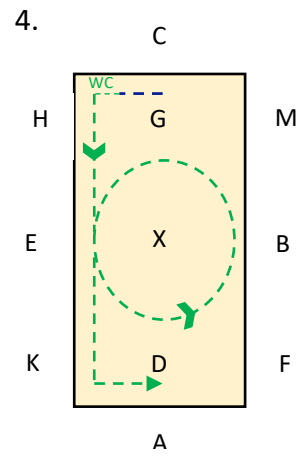

# DRESSAGE ADDICT

D-STRESSAGE WITH US

A: Enter in Working Trot & proceed up centre line  
C: Track right

B: Turn right  
X: Medium Walk for 1 horse's length & proceed in Working Trot  
E: Turn Left  
EKA: Working Trot

A: 3 loop Serpentine to C

Bet C&H: Working Canter left  
E: Circle left 20m diameter

A: Working Trot  
FXH: Change the rein in Working Trot

Bet H&C: Working Canter right  
B: Circle right 20m diameter

**Colour Code & Key:**