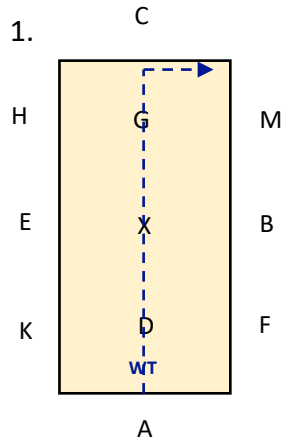

# DRESSAGE ADDICT

D-STRESSAGE WITH US

A: Enter in Working Trot & proceed up centre line  
C: Track right

B: Turn right  
X: Medium Walk for 1 horse's length & proceed in Working Trot  
E: Turn Left  
EKA: Working Trot

A: 3 loop Serpentine to C

Bet C&H: Working Canter left  
E: Circle left 20m diameter

A: Working Trot  
FXH: Change the rein in Working Trot

Bet H&C: Working Canter right  
B: Circle right 20m diameter

**Colour Code & Key:**