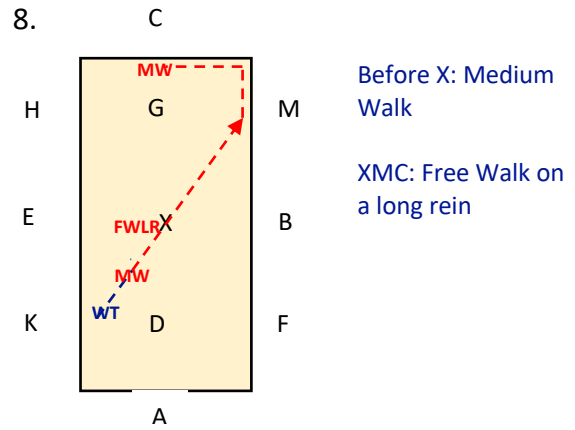

# DRESSAGE ADDICT

D-STRESSAGE WITH US

A: Enter in Working Trot & proceed up centre line  
C: Track right

B: Turn right  
X: Medium Walk for 1 horse's length & proceed in Working Trot  
E: Turn Left  
EKA: Working Trot

A: 3 loop Serpentine to C

Bet C&H: Working Canter left  
E: Circle left 20m diameter

A: Working Trot  
FXH: Change the rein in Working Trot

Bet H&C: Working Canter right  
B: Circle right 20m diameter

**Colour Code & Key:**

Blue: Trot  
Red: Walk  
Green: Canter

WT: Working Trot  
MW: Medium Walk  
FWLR: Free Walk on a long rein  
WC: Working Canter

HIS: Halt Immobility Salute