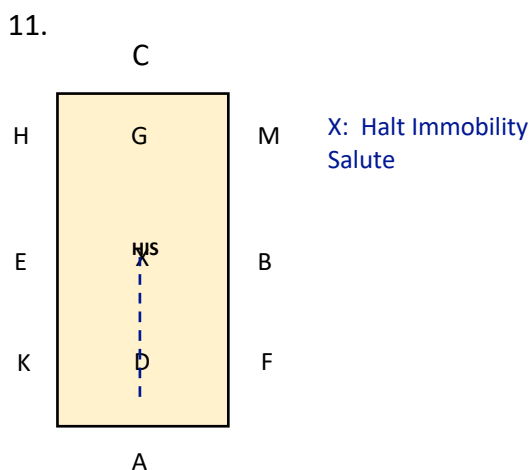

A: 3 loop Serpentine to C

Bet C&H: Working Canter left  
E: Circle left 20m diameter

A: Working Trot  
FXH: Change the rein in Working Trot

Bet H&C: Working Canter right  
B: Circle right 20m diameter

**Colour Code & Key:**

Blue: Trot  
Red: Walk  
Green: Canter

WT: Working Trot  
MW: Medium Walk  
FWLR: Free Walk on a long rein  
WC: Working Canter

HIS: Halt Immobility Salute