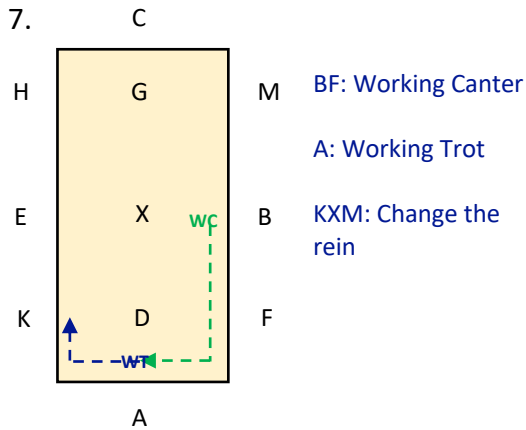

A: 3 loop Serpentine to C

Bet C&H: Working Canter left  
E: Circle left 20m diameter

A: Working Trot  
FXH: Change the rein in Working Trot

Bet H&C: Working Canter right  
B: Circle right 20m diameter

**Colour Code & Key:**

Blue: Trot  
Red: Walk  
Green: Canter

WT: Working Trot  
MW: Medium Walk  
FWLR: Free Walk on a long rein  
WC: Working Canter

HIS: Halt Immobility Salute