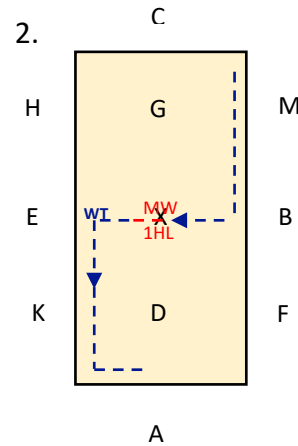

# DRESSAGE ADDICT

D-STRESSAGE WITH US

A: Enter in Working Trot & proceed up centre line  
C: Track right

B: Turn right  
X: Medium Walk for 1 horse's length & proceed in Working Trot  
E: Turn Left  
EKA: Working Trot

A: 3 loop Serpentine to C

Bet C&H: Working Canter left  
E: Circle left 20m diameter

A: Working Trot  
FXH: Change the rein in Working Trot

Bet H&C: Working Canter right  
B: Circle right 20m diameter

**Colour Code & Key:**