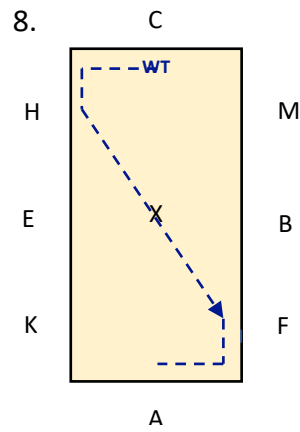

Bet B&M: Medium Walk 1 horse's length  
 MCH: Working Trot

EB: Change rein across the arena E to B

A: Circle right 20m diameter

Bet A&K:  
Medium Walk

KXM: Change the  
rein FWLR

M: Medium Walk

C: Working Trot

HXF: Change the  
rein

A: Turn onto the  
centre line

D: Medium Walk

X: Halt, Immobility  
Salute

**Colour Code & Key**

Blue: Trot  
 Red: Walk  
 Green: Canter

WT: Working Trot  
 MW: Medium Walk  
 FWLR: Free Walk on a long rein  
 WC: Working Canter  
 HIS: Halt Immobility Salute