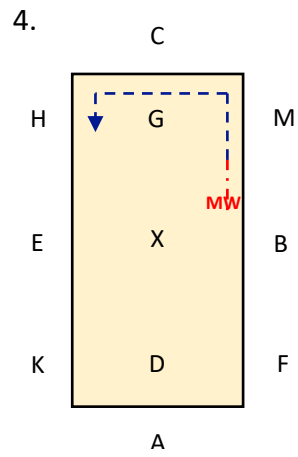

**DA INTRO 3 TEST 2021**  
 SHORT ARENA 20MX40M  
 APPROX TIME: 4mins.

A: Enter in Working Trot & proceed up centre line  
 C: Track left

HBK: Change the rein

B: Circle left 20m diameter, show give and retake of the reins in in second half of the circle.

Bet B&M: Medium Walk 1 horse's length  
 MCH: Working Trot

EB: Change rein across the arena E to B

A: Circle right 20m diameter

Bet A&K:  
Medium Walk

KXM: Change the  
rein FWLR

M: Medium Walk

C: Working Trot

HXF: Change the  
rein

A: Turn onto the  
centre line

D: Medium Walk

X: Halt, Immobility  
Salute

**Colour Code & Key**

Blue: Trot  
 Red: Walk  
 Green: Canter

WT: Working Trot  
 MW: Medium Walk  
 FWLR: Free Walk on a long rein  
 WC: Working Canter  
 HIS: Halt Immobility Salute