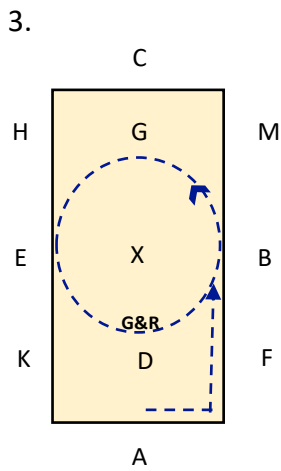

**DA INTRO 3 TEST 2021**  
 SHORT ARENA 20MX40M  
 APPROX TIME: 4mins.

A: Enter in Working Trot & proceed up centre line  
 C: Track left

HBK: Change the rein

B: Circle left 20m diameter, show give and retake of the reins in in second half of the circle.

Bet B&M: Medium Walk 1 horse's length  
 MCH: Working Trot

EB: Change rein across the arena E to B

A: Circle right 20m diameter

Bet A&K:  
Medium Walk

KXM: Change the  
rein FWLR

M: Medium Walk

C: Working Trot

HXF: Change the  
rein

A: Turn onto the  
centre line

D: Medium Walk

X: Halt, Immobility  
Salute

**Colour Code & Key**

Blue: Trot  
 Red: Walk  
 Green: Canter

WT: Working Trot  
 MW: Medium Walk  
 FWLR: Free Walk on a long rein  
 WC: Working Canter  
 HIS: Halt Immobility Salute