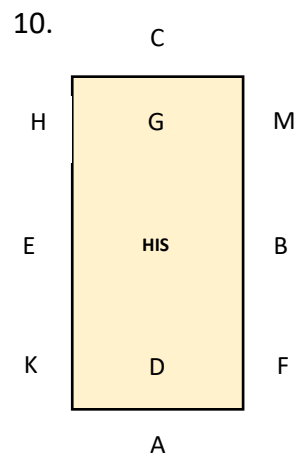

Bet B&M: Medium Walk 1 horse's length  
 MCH: Working Trot

EB: Change rein across the arena E to B

A: Circle right 20m diameter

Bet A&K:  
Medium Walk

KXM: Change the  
rein FWLR

M: Medium Walk

C: Working Trot

HXF: Change the  
rein

A: Turn onto the  
centre line

D: Medium Walk

X: Halt, Immobility  
Salute

**Colour Code & Key**

Blue: Trot  
 Red: Walk  
 Green: Canter

WT: Working Trot  
 MW: Medium Walk  
 FWLR: Free Walk on a long rein  
 WC: Working Canter  
 HIS: Halt Immobility Salute