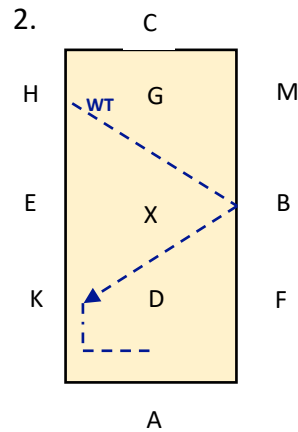

**DA INTRO 3 TEST 2021**  
 SHORT ARENA 20MX40M  
 APPROX TIME: 4mins.

A: Enter in Working Trot & proceed up centre line  
 C: Track left

HBK: Change the rein

B: Circle left 20m diameter, show give and retake of the reins in in second half of the circle.

Bet B&M: Medium Walk 1 horse's length  
 MCH: Working Trot

EB: Change rein across the arena E to B

A: Circle right 20m diameter

Bet A&K:  
Medium Walk

KXM: Change the  
rein FWLR

M: Medium Walk

C: Working Trot

HXF: Change the  
rein

A: Turn onto the  
centre line

D: Medium Walk

X: Halt, Immobility  
Salute

**Colour Code & Key**

Blue: Trot  
 Red: Walk  
 Green: Canter

WT: Working Trot  
 MW: Medium Walk  
 FWLR: Free Walk on a long rein  
 WC: Working Canter  
 HIS: Halt Immobility Salute