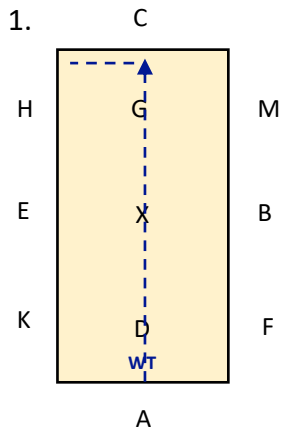

**DA INTRO 3 TEST 2021**  
 SHORT ARENA 20MX40M  
 APPROX TIME: 4mins.

A: Enter in Working Trot & proceed up centre line  
 C: Track left

HBK: Change the rein

B: Circle left 20m diameter, show give and retake of the reins in in second half of the circle.

Bet B&M: Medium Walk 1 horse's length  
 MCH: Working Trot

EB: Change rein across the arena E to B

A: Circle right 20m diameter

Bet A&K:  
Medium Walk

KXM: Change the  
rein FWLR

M: Medium Walk

C: Working Trot

HXF: Change the  
rein

A: Turn onto the  
centre line

D: Medium Walk

X: Halt, Immobility  
Salute

**Colour Code & Key**

Blue: Trot  
 Red: Walk  
 Green: Canter

WT: Working Trot  
 MW: Medium Walk  
 FWLR: Free Walk on a long rein  
 WC: Working Canter  
 HIS: Halt Immobility Salute