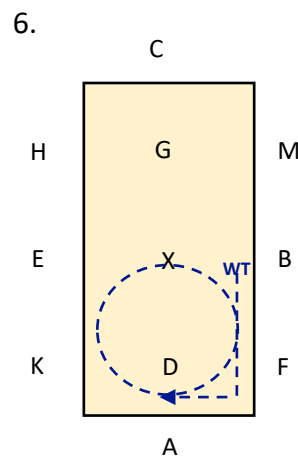

**DA INTRO 3 TEST 2021**  
 SHORT ARENA 20MX40M  
 APPROX TIME: 4mins.

A: Enter in Working Trot & proceed up centre line  
 C: Track left

HBK: Change the rein

B: Circle left 20m diameter, show give and retake of the reins in in second half of the circle.

Bet B&M: Medium Walk 1 horse's length  
 MCH: Working Trot

EB: Change rein across the arena E to B

A: Circle right 20m diameter

Bet A&K:  
Medium Walk

KXM: Change the  
rein FWLR

M: Medium Walk

C: Working Trot

HXF: Change the  
rein

A: Turn onto the  
centre line

D: Medium Walk

X: Halt, Immobility  
Salute

**Colour Code & Key**

Blue: Trot  
 Red: Walk  
 Green: Canter

WT: Working Trot  
 MW: Medium Walk  
 FWLR: Free Walk on a long rein  
 WC: Working Canter  
 HIS: Halt Immobility Salute