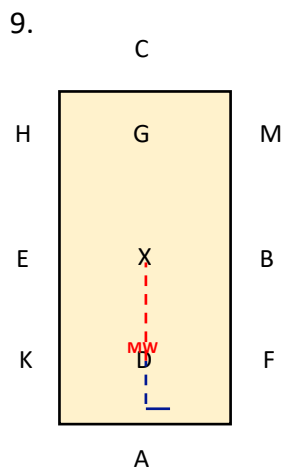

Bet B&M: Medium Walk 1 horse's length  
 MCH: Working Trot

EB: Change rein across the arena E to B

A: Circle right 20m diameter

Bet A&K:  
Medium Walk

KXM: Change the  
rein FWLR

M: Medium Walk

C: Working Trot

HXF: Change the  
rein

A: Turn onto the  
centre line

D: Medium Walk

X: Halt, Immobility  
Salute

**Colour Code & Key**

Blue: Trot  
 Red: Walk  
 Green: Canter

WT: Working Trot  
 MW: Medium Walk  
 FWLR: Free Walk on a long rein  
 WC: Working Canter  
 HIS: Halt Immobility Salute