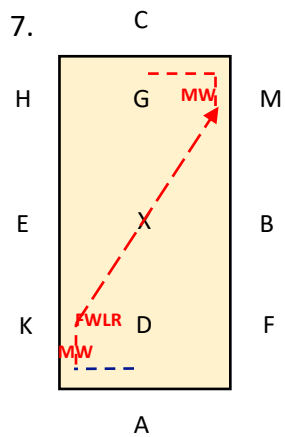

Bet B&M: Medium Walk 1 horse's length  
 MCH: Working Trot

EB: Change rein across the arena E to B

A: Circle right 20m diameter

Bet A&K:  
Medium Walk

KXM: Change the  
rein FWLR

M: Medium Walk

C: Working Trot

HXF: Change the  
rein

A: Turn onto the  
centre line

D: Medium Walk

X: Halt, Immobility  
Salute

**Colour Code & Key**

Blue: Trot  
 Red: Walk  
 Green: Canter

WT: Working Trot  
 MW: Medium Walk  
 FWLR: Free Walk on a long rein  
 WC: Working Canter  
 HIS: Halt Immobility Salute