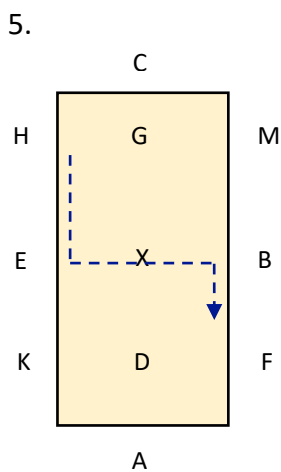

**DA INTRO 3 TEST 2021**  
 SHORT ARENA 20MX40M  
 APPROX TIME: 4mins.

A: Enter in Working Trot & proceed up centre line  
 C: Track left

HBK: Change the rein

B: Circle left 20m diameter, show give and retake of the reins in in second half of the circle.

Bet B&M: Medium Walk 1 horse's length  
 MCH: Working Trot

EB: Change rein across the arena E to B

A: Circle right 20m diameter

Bet A&K:  
Medium Walk

KXM: Change the  
rein FWLR

M: Medium Walk

C: Working Trot

HXF: Change the  
rein

A: Turn onto the  
centre line

D: Medium Walk

X: Halt, Immobility  
Salute

**Colour Code & Key**

Blue: Trot  
 Red: Walk  
 Green: Canter

WT: Working Trot  
 MW: Medium Walk  
 FWLR: Free Walk on a long rein  
 WC: Working Canter  
 HIS: Halt Immobility Salute