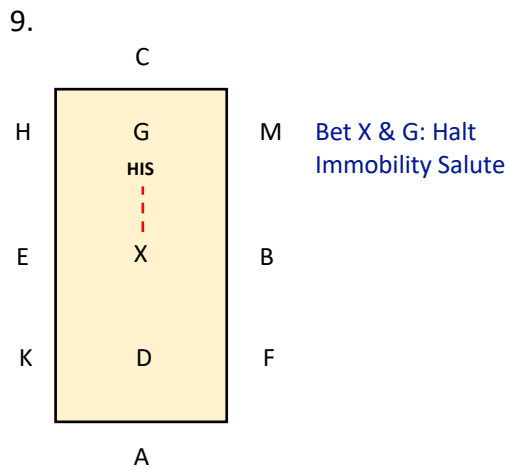

A: Medium Walk
 KXM: Change the rein in a FWLR
 M: Medium Walk

C: Working Trot
 E: Circle Left 20m diameter

EKAF: Working Trot
 FXH: Change the rein in working trot

HCM: Working Trot
 Bet M&B: Medium Walk for 1 horse's length & proceed in working Trot

Colour Code & Key	
Blue:	Trot
Red:	Walk
Green:	Canter
WT:	Working Trot
MW:	Medium Walk
FWLR:	Free Walk on a long rein
WC:	Working Canter
HIS:	Halt Immobility Salute