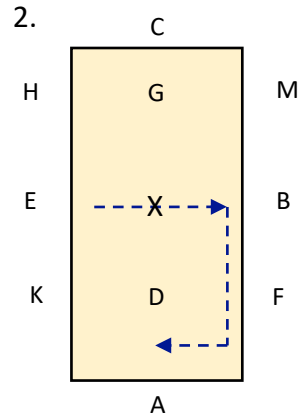

DA INTRO 2 2021 TEST
 SHORT ARENA 20M X 40M
 APPROX TIME: 4 mins.

A: Enter in Working Trot & proceed up centre line
 C: Track left
 CHE: Working Trot Trot

E: Change the rein across the arena to B
 B: Turn right
 BFA: Working Trot

A: Medium Walk
 KXM: Change the rein in a FWLR
 M: Medium Walk

C: Working Trot
 E: Circle Left 20m diameter

EKAF: Working Trot
 FXH: Change the rein in working trot

HCM: Working Trot
 Bet M&B: Medium Walk for 1 horse's length & proceed in working Trot

Colour Code & Key	
Blue:	Trot
Red:	Walk
Green:	Canter
WT:	Working Trot
MW:	Medium Walk
FWLR:	Free Walk on a long rein
WC:	Working Canter
HIS:	Halt Immobility Salute