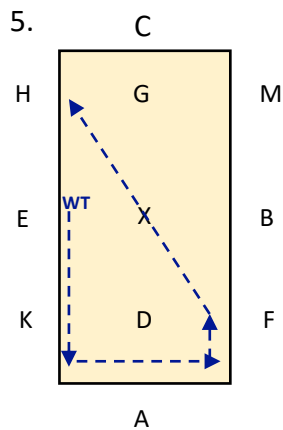

DA INTRO 2 2021 TEST
 SHORT ARENA 20M X 40M
 APPROX TIME: 4 mins.

A: Enter in Working Trot & proceed up centre line
 C: Track left
 CHE: Working Trot Trot

E: Change the rein across the arena to B
 B: Turn right
 BFA: Working Trot

A: Medium Walk
 KXM: Change the rein in a FWLR
 M: Medium Walk

C: Working Trot
 E: Circle Left 20m diameter

EKAF: Working Trot
 FXH: Change the rein in working trot

HCM: Working Trot
 Bet M&B: Medium Walk for 1 horse's length & proceed in working Trot

Colour Code & Key	
Blue:	Trot
Red:	Walk
Green:	Canter
WT:	Working Trot
MW:	Medium Walk
FWLR:	Free Walk on a long rein
WC:	Working Canter
HIS:	Halt Immobility Salute