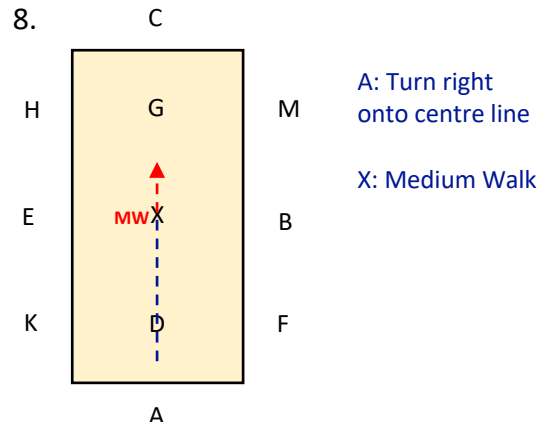

A: Medium Walk
 KXM: Change the rein in a FWLR
 M: Medium Walk

C: Working Trot
 E: Circle Left 20m diameter

EKAF: Working Trot
 FXH: Change the rein in working trot

HCM: Working Trot
 Bet M&B: Medium Walk for 1 horse's length & proceed in working Trot

Colour Code & Key	
Blue:	Trot
Red:	Walk
Green:	Canter
WT:	Working Trot
MW:	Medium Walk
FWLR:	Free Walk on a long rein
WC:	Working Canter
HIS:	Halt Immobility Salute