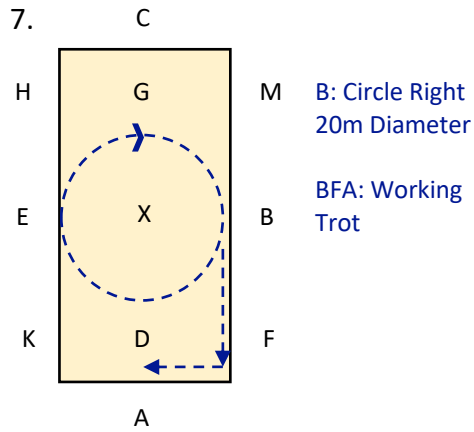

A: Medium Walk
 KXM: Change the rein in a FWLR
 M: Medium Walk

C: Working Trot
 E: Circle Left 20m diameter

EKAF: Working Trot
 FXH: Change the rein in working trot

HCM: Working Trot
 Bet M&B: Medium Walk for 1 horse's length & proceed in working Trot

Colour Code & Key	
Blue:	Trot
Red:	Walk
Green:	Canter
WT:	Working Trot
MW:	Medium Walk
FWLR:	Free Walk on a long rein
WC:	Working Canter
HIS:	Halt Immobility Salute