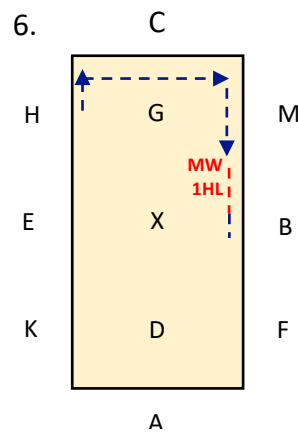

DA INTRO 2 2021 TEST
 SHORT ARENA 20M X 40M
 APPROX TIME: 4 mins.

A: Enter in Working Trot & proceed up centre line
 C: Track left
 CHE: Working Trot Trot

E: Change the rein across the arena to B
 B: Turn right
 BFA: Working Trot

A: Medium Walk
 KXM: Change the rein in a FWLR
 M: Medium Walk

C: Working Trot
 E: Circle Left 20m diameter

EKAF: Working Trot
 FXH: Change the rein in working trot

HCM: Working Trot
 Bet M&B: Medium Walk for 1 horse's length & proceed in working Trot

Colour Code & Key	
Blue:	Trot
Red:	Walk
Green:	Canter
WT:	Working Trot
MW:	Medium Walk
FWLR:	Free Walk on a long rein
WC:	Working Canter
HIS:	Halt Immobility Salute