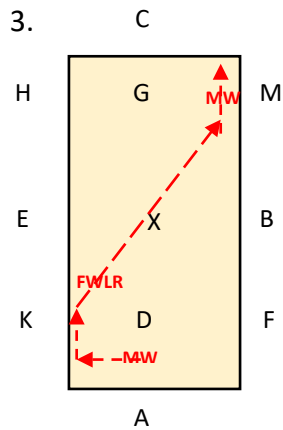

DA INTRO 2 2021 TEST
 SHORT ARENA 20M X 40M
 APPROX TIME: 4 mins.

A: Enter in Working Trot & proceed up centre line
 C: Track left
 CHE: Working Trot Trot

E: Change the rein across the arena to B
 B: Turn right
 BFA: Working Trot

A: Medium Walk
 KXM: Change the rein in a FWLR
 M: Medium Walk

C: Working Trot
 E: Circle Left 20m diameter

EKAF: Working Trot
 FXH: Change the rein in working trot

HCM: Working Trot
 Bet M&B: Medium Walk for 1 horse's length & proceed in working Trot

Colour Code & Key	
Blue:	Trot
Red:	Walk
Green:	Canter
WT:	Working Trot
MW:	Medium Walk
FWLR:	Free Walk on a long rein
WC:	Working Canter
HIS:	Halt Immobility Salute