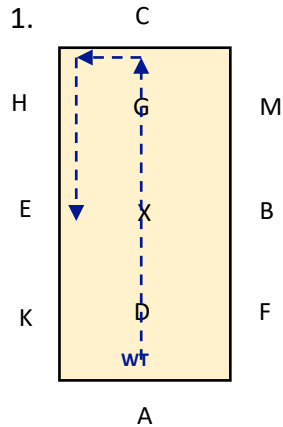

DA INTRO 2 2021 TEST
 SHORT ARENA 20M X 40M
 APPROX TIME: 4 mins.

A: Enter in Working Trot & proceed up centre line
 C: Track left
 CHE: Working Trot Trot

E: Change the rein across the arena to B
 B: Turn right
 BFA: Working Trot

A: Medium Walk
 KXM: Change the rein in a FWLR
 M: Medium Walk

C: Working Trot
 E: Circle Left 20m diameter

EKAF: Working Trot
 FXH: Change the rein in working trot

HCM: Working Trot
 Bet M&B: Medium Walk for 1 horse's length & proceed in working Trot

Colour Code & Key	
Blue:	Trot
Red:	Walk
Green:	Canter
WT:	Working Trot
MW:	Medium Walk
FWLR:	Free Walk on a long rein
WC:	Working Canter
HIS:	Halt Immobility Salute