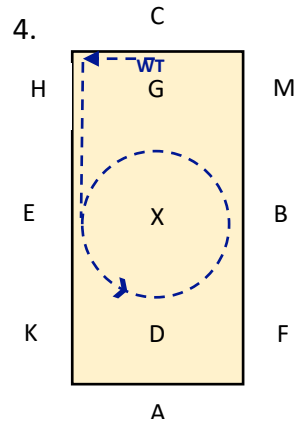

DA INTRO 2 2021 TEST
 SHORT ARENA 20M X 40M
 APPROX TIME: 4 mins.

A: Enter in Working Trot & proceed up centre line
 C: Track left
 CHE: Working Trot Trot

E: Change the rein across the arena to B
 B: Turn right
 BFA: Working Trot

A: Medium Walk
 KXM: Change the rein in a FWLR
 M: Medium Walk

C: Working Trot
 E: Circle Left 20m diameter

EKAF: Working Trot
 FXH: Change the rein in working trot

HCM: Working Trot
 Bet M&B: Medium Walk for 1 horse's length & proceed in working Trot

Colour Code & Key	
Blue:	Trot
Red:	Walk
Green:	Canter
WT:	Working Trot
MW:	Medium Walk
FWLR:	Free Walk on a long rein
WC:	Working Canter
HIS:	Halt Immobility Salute