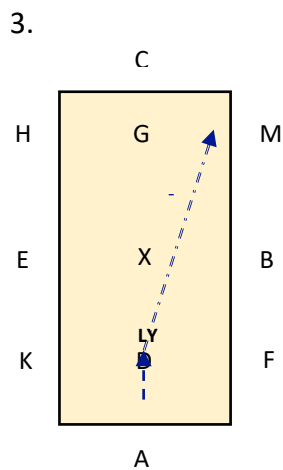

# DRESSAGE ADDICT

D-STRESSAGE WITH US

A: Enter in Working Trot & proceed up centre line  
 X: Halt Immobility Salute  
 C: Track right

MXK: Change the rein in Medium Trot  
 K: Working Trot

A: Turn left onto centre line  
 D: Leg Yield right to M

MCH: Working Trot  
 HXF: Change the rein in Medium Trot  
 F: Working Trot

A: Turn right onto centre line.  
 D: Leg Yield left to H

C: Circle right 10m diameter

13.

B: Half 20m circle left to E, allowing horse to stretch, pick up contact before E