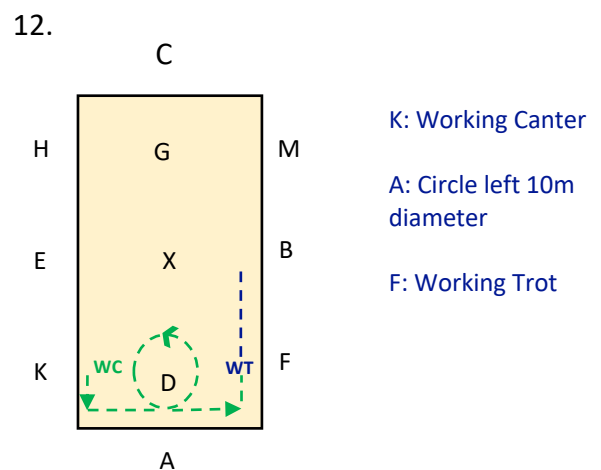

# DRESSAGE ADDICT

D-STRESSAGE WITH US

A: Enter in Working Trot & proceed up centre line  
 X: Halt Immobility Salute  
 C: Track right

MXK: Change the rein in Medium Trot  
 K: Working Trot

A: Turn left onto centre line  
 D: Leg Yield right to M

MCH: Working Trot  
 HXF: Change the rein in Medium Trot  
 F: Working Trot

A: Turn right onto centre line.  
 D: Leg Yield left to H

C: Circle right 10m diameter

13.

B: Half 20m circle left to E, allowing horse to stretch, pick up contact before E