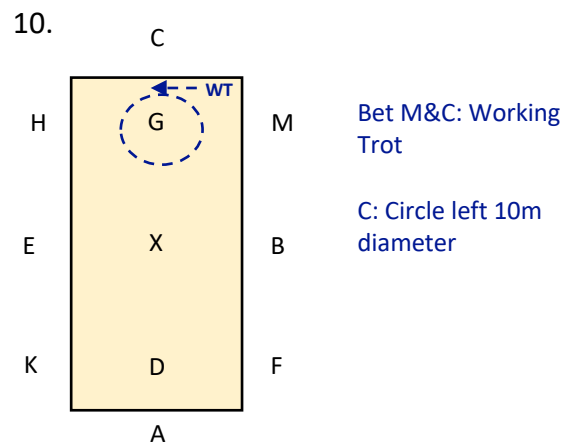

# DRESSAGE ADDICT

D-STRESSAGE WITH US

A: Enter in Working Trot & proceed up centre line  
 X: Halt Immobility Salute  
 C: Track right

MXK: Change the rein in Medium Trot  
 K: Working Trot

A: Turn left onto centre line  
 D: Leg Yield right to M

MCH: Working Trot  
 HXF: Change the rein in Medium Trot  
 F: Working Trot

A: Turn right onto centre line.  
 D: Leg Yield left to H

C: Circle right 10m diameter

13.

B: Half 20m circle left to E, allowing horse to stretch, pick up contact before E