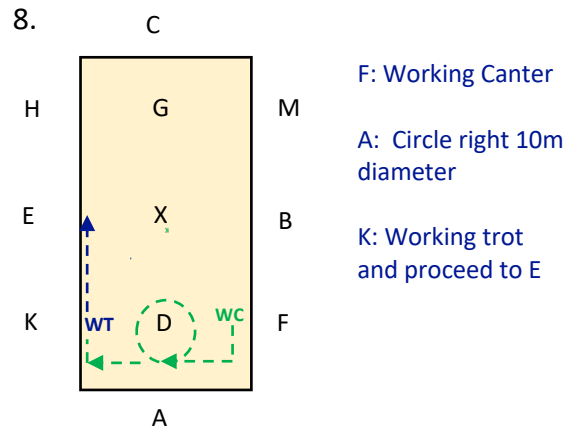

# DRESSAGE ADDICT

D-STRESSAGE WITH US

A: Enter in Working Trot & proceed up centre line  
 X: Halt Immobility Salute  
 C: Track right

MXK: Change the rein in Medium Trot  
 K: Working Trot

A: Turn left onto centre line  
 D: Leg Yield right to M

MCH: Working Trot  
 HXF: Change the rein in Medium Trot  
 F: Working Trot

A: Turn right onto centre line.  
 D: Leg Yield left to H

C: Circle right 10m diameter

13.

B: Half 20m circle left to E, allowing horse to stretch, pick up contact before E

EKA: Working Trot

14.

A: Turn onto centre line in Working Trot

DX: Medium Trot

15.

X: Working Trot

G: Halt Immobility Salute

**Colour Code & Key**