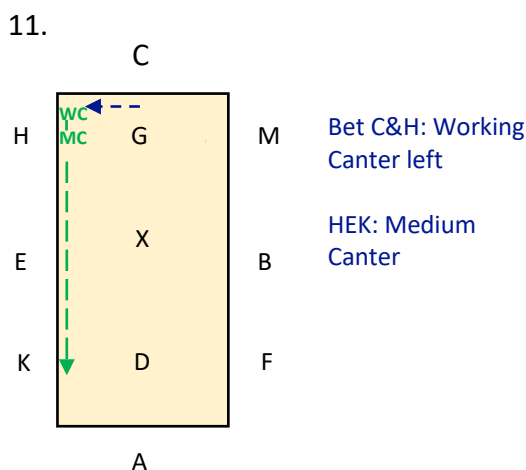

# DRESSAGE ADDICT

D-STRESSAGE WITH US

A: Enter in Working Trot & proceed up centre line  
 X: Halt Immobility Salute  
 C: Track right

MXK: Change the rein in Medium Trot  
 K: Working Trot

A: Turn left onto centre line  
 D: Leg Yield right to M

MCH: Working Trot  
 HXF: Change the rein in Medium Trot  
 F: Working Trot

A: Turn right onto centre line.  
 D: Leg Yield left to H

C: Circle right 10m diameter

13.

B: Half 20m circle left to E, allowing horse to stretch, pick up contact before E

EKA: Working Trot

14.

A: Turn onto centre line in Working Trot

DX: Medium Trot

15.

X: Working Trot

G: Halt Immobility Salute

**Colour Code & Key**