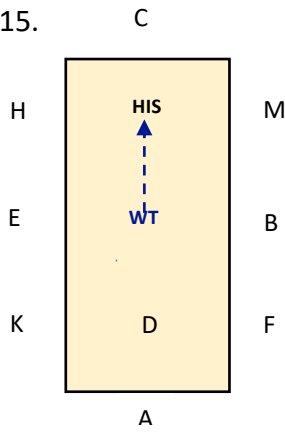

MCH: Working Trot  
 HXF: Change the rein in Medium Trot  
 F: Working Trot

A: Turn right onto centre line.  
 D: Leg Yield left to H

C: Circle right 10m diameter

13.

B: Half 20m circle left to E, allowing horse to stretch, pick up contact before E

EKA: Working Trot

14.

A: Turn onto centre line in Working Trot

DX: Medium Trot

15.

X: Working Trot

G: Halt Immobility Salute

**Colour Code & Key**

Blue: Trot  
 Red: Walk  
 Green: Canter

WT: Working Trot  
 MT: Medium Trot

MW: Medium Walk  
 FWLR: Free Walk on a long rein

WC: Working Canter  
 MC: Medium Canter  
 CC: Collected Canter  
 LY: Leg Yield  
 HIS: Halt Immobility Salute