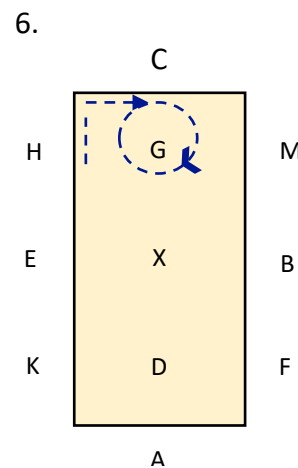

# DRESSAGE ADDICT

D-STRESSAGE WITH US

A: Enter in Working Trot & proceed up centre line  
 X: Halt Immobility Salute  
 C: Track right

MXK: Change the rein in Medium Trot  
 K: Working Trot

A: Turn left onto centre line  
 D: Leg Yield right to M

MCH: Working Trot  
 HXF: Change the rein in Medium Trot  
 F: Working Trot

A: Turn right onto centre line.  
 D: Leg Yield left to H

C: Circle right 10m diameter

13.

B: Half 20m circle left to E, allowing horse to stretch, pick up contact before E

EKA: Working Trot

14.

A: Turn onto centre line in Working Trot

DX: Medium Trot

15.

X: Working Trot

G: Halt Immobility Salute

**Colour Code & Key**