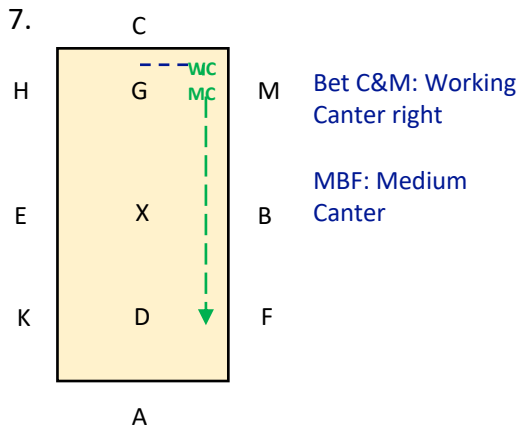

# DRESSAGE ADDICT

D-STRESSAGE WITH US

A: Enter in Working Trot & proceed up centre line  
 X: Halt Immobility Salute  
 C: Track right

MXK: Change the rein in Medium Trot  
 K: Working Trot

A: Turn left onto centre line  
 D: Leg Yield right to M

MCH: Working Trot  
 HXF: Change the rein in Medium Trot  
 F: Working Trot

A: Turn right onto centre line.  
 D: Leg Yield left to H

C: Circle right 10m diameter

13.

B: Half 20m circle left to E, allowing horse to stretch, pick up contact before E

EKA: Working Trot

14.

A: Turn onto centre line in Working Trot

DX: Medium Trot

15.

X: Working Trot

G: Halt Immobility Salute

**Colour Code & Key**