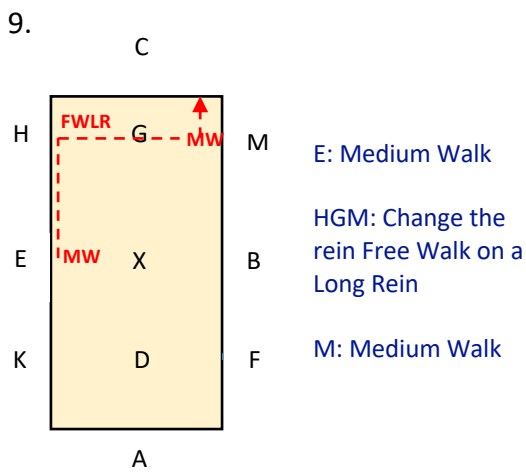

# DRESSAGE ADDICT

D-STRESSAGE WITH US

A: Enter in Working Trot & proceed up centre line  
 X: Halt Immobility Salute  
 C: Track right

MXK: Change the rein in Medium Trot  
 K: Working Trot

A: Turn left onto centre line  
 D: Leg Yield right to M

MCH: Working Trot  
 HXF: Change the rein in Medium Trot  
 F: Working Trot

A: Turn right onto centre line.  
 D: Leg Yield left to H

C: Circle right 10m diameter

13.

B: Half 20m circle left to E, allowing horse to stretch, pick up contact before E