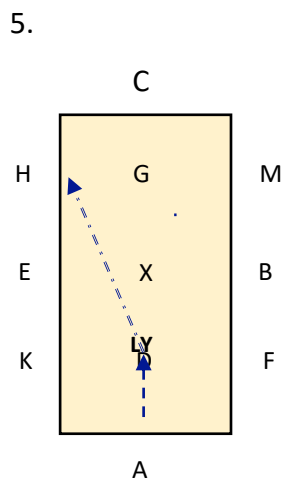

# DRESSAGE ADDICT

D-STRESSAGE WITH US

A: Enter in Working Trot & proceed up centre line  
 X: Halt Immobility Salute  
 C: Track right

MXK: Change the rein in Medium Trot  
 K: Working Trot

A: Turn left onto centre line  
 D: Leg Yield right to M

MCH: Working Trot  
 HXF: Change the rein in Medium Trot  
 F: Working Trot

A: Turn right onto centre line.  
 D: Leg Yield left to H

C: Circle right 10m diameter

13.

B: Half 20m circle left to E, allowing horse to stretch, pick up contact before E

EKA: Working Trot

14.

A: Turn onto centre line in Working Trot

DX: Medium Trot

15.

X: Working Trot

G: Halt Immobility Salute

**Colour Code & Key**