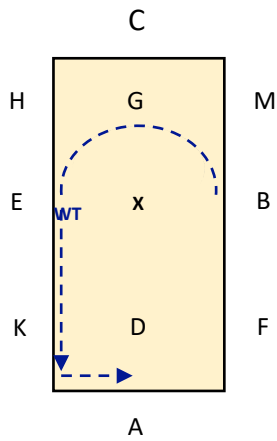

MCH: Working Trot  
 HXF: Change the rein in Medium Trot  
 F: Working Trot

A: Turn right onto centre line.  
 D: Leg Yield left to H

C: Circle right 10m diameter

13.

B: Half 20m circle left to E, allowing horse to stretch, pick up contact before E

EKA: Working Trot

14.

A: Turn onto centre line in Working Trot

DX: Medium Trot

15.

X: Working Trot

G: Halt Immobility Salute

**Colour Code & Key**