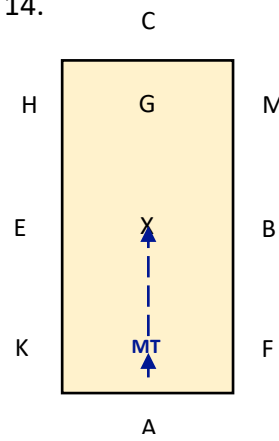

MCH: Working Trot  
 HXF: Change the rein in Medium Trot  
 F: Working Trot

A: Turn right onto centre line.  
 D: Leg Yield left to H

C: Circle right 10m diameter

13.

B: Half 20m circle left to E, allowing horse to stretch, pick up contact before E

EKA: Working Trot

14.

A: Turn onto centre line in Working Trot

DX: Medium Trot

15.

X: Working Trot

G: Halt Immobility Salute

**Colour Code & Key**