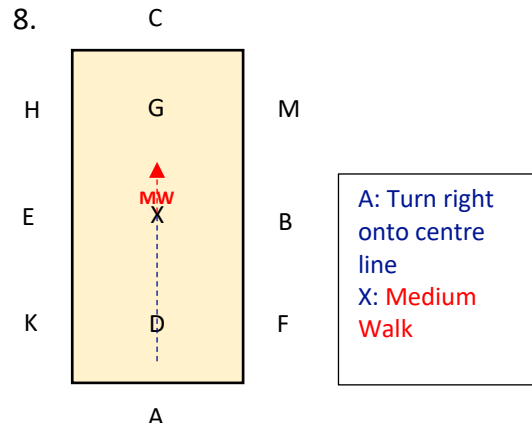

A: Medium Walk
 KXM: Change the rein in a FWLR
 M: Medium Walk

C: Working Trot
 E: Circle Left
 20m diameter

EKAF: Working Trot
 FXH: Change the rein in working trot

HCM: Working Trot
 Bet M&B: Medium Walk for 1 horse's length & proceed in working Trot

Colour Code & Key:
 Blue: Trot
 Red: Walk
 Green: Canter
 WT: Working Trot
 MW: Medium Walk
 FWLR: Free Walk on a long rein
 WC: Working Canter
 HIS: Halt Immobility Salute