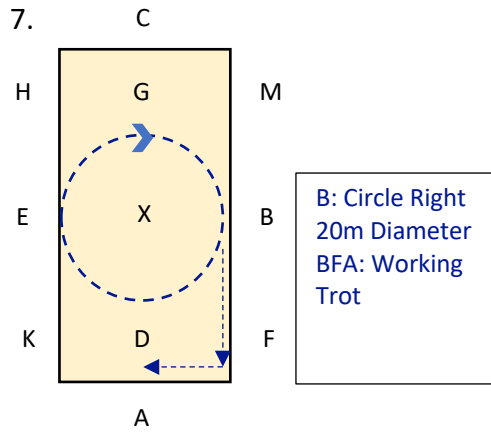

A: Medium Walk
 KXM: Change the rein in a FWLR
 M: Medium Walk

C: Working Trot
 E: Circle Left
 20m diameter

EKAF: Working Trot
 FXH: Change the rein in working trot

HCM: Working Trot
 Bet M&B: Medium Walk for 1 horse's length & proceed in working Trot

Colour Code & Key:
 Blue: Trot
 Red: Walk
 Green: Canter
 WT: Working Trot
 MW: Medium Walk
 FWLR: Free Walk on a long rein
 WC: Working Canter
 HIS: Halt Immobility Salute