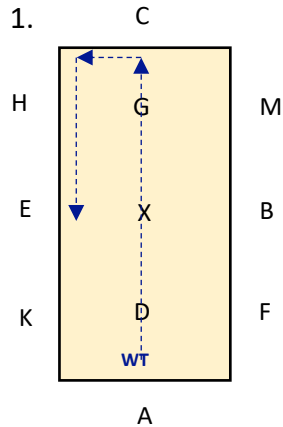

DA INTRO 2 2021 TEST
 SHORT ARENA 20M X 40M
 APPROX TIME: 4 mins.

A: Enter in Working Trot & proceed up centre line
 C: Track left
 CHE: Working Trot

E: Change the rein across the arena to B
 B: Turn right
 BFA: Working Trot

A: Medium Walk
 KXM: Change the rein in a FWLR
 M: Medium Walk

C: Working Trot
 E: Circle Left
 20m diameter

EKAF: Working Trot
 FXH: Change the rein in working trot

HCM: Working Trot
 Bet M&B: Medium Walk for 1 horse's length & proceed in working Trot

Colour Code & Key:
 Blue: Trot
 Red: Walk
 Green: Canter
 WT: Working Trot
 MW: Medium Walk
 FWLR: Free Walk on a long rein
 WC: Working Canter
 HIS: Halt Immobility Salute