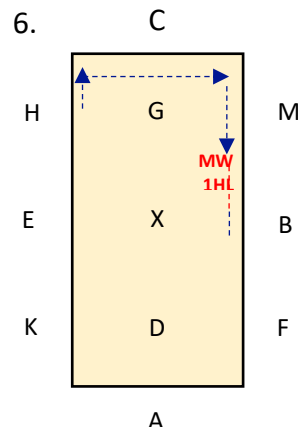

DA INTRO 2 2021 TEST
 SHORT ARENA 20M X 40M
 APPROX TIME: 4 mins.

A: Enter in Working Trot & proceed up centre line
 C: Track left
 CHE: Working Trot

E: Change the rein across the arena to B
 B: Turn right
 BFA: Working Trot

A: Medium Walk
 KXM: Change the rein in a FWLR
 M: Medium Walk

C: Working Trot
 E: Circle Left
 20m diameter

EKAF: Working Trot
 FXH: Change the rein in working trot

HCM: Working Trot
 Bet M&B: Medium Walk for 1 horse's length & proceed in working Trot

Colour Code & Key:
 Blue: Trot
 Red: Walk
 Green: Canter
 WT: Working Trot
 MW: Medium Walk
 FWLR: Free Walk on a long rein
 WC: Working Canter
 HIS: Halt Immobility Salute