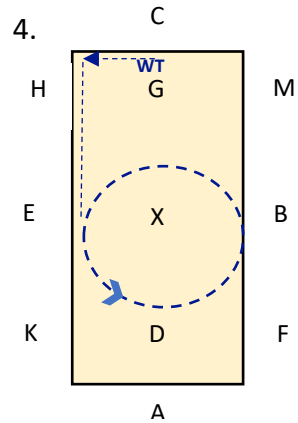

DA INTRO 2 2021 TEST
 SHORT ARENA 20M X 40M
 APPROX TIME: 4 mins.

A: Enter in Working Trot & proceed up centre line
 C: Track left
 CHE: Working Trot

E: Change the rein across the arena to B
 B: Turn right
 BFA: Working Trot

A: Medium Walk
 KXM: Change the rein in a FWLR
 M: Medium Walk

C: Working Trot
 E: Circle Left
 20m diameter

EKAF: Working Trot
 FXH: Change the rein in working trot

HCM: Working Trot
 Bet M&B: Medium Walk for 1 horse's length & proceed in working Trot

Colour Code & Key:
 Blue: Trot
 Red: Walk
 Green: Canter
 WT: Working Trot
 MW: Medium Walk
 FWLR: Free Walk on a long rein
 WC: Working Canter
 HIS: Halt Immobility Salute