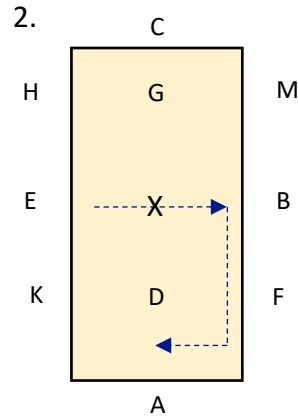

DA INTRO 2 2021 TEST
 SHORT ARENA 20M X 40M
 APPROX TIME: 4 mins.

A: Enter in Working Trot & proceed up centre line
 C: Track left
 CHE: Working Trot

E: Change the rein across the arena to B
 B: Turn right
 BFA: Working Trot

A: Medium Walk
 KXM: Change the rein in a FWLR
 M: Medium Walk

C: Working Trot
 E: Circle Left
 20m diameter

EKAF: Working Trot
 FXH: Change the rein in working trot

HCM: Working Trot
 Bet M&B: Medium Walk for 1 horse's length & proceed in working Trot

Colour Code & Key:
 Blue: Trot
 Red: Walk
 Green: Canter
 WT: Working Trot
 MW: Medium Walk
 FWLR: Free Walk on a long rein
 WC: Working Canter
 HIS: Halt Immobility Salute