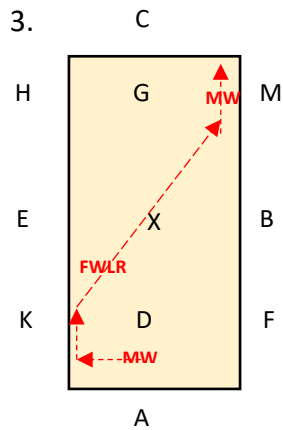

DA INTRO 2 2021 TEST
 SHORT ARENA 20M X 40M
 APPROX TIME: 4 mins.

A: Enter in Working Trot & proceed up centre line
 C: Track left
 CHE: Working Trot

E: Change the rein across the arena to B
 B: Turn right
 BFA: Working Trot

A: Medium Walk
 KXM: Change the rein in a FWLR
 M: Medium Walk

C: Working Trot
 E: Circle Left
 20m diameter

EKAF: Working Trot
 FXH: Change the rein in working trot

HCM: Working Trot
 Bet M&B: Medium Walk for 1 horse's length & proceed in working Trot

Colour Code & Key:
 Blue: Trot
 Red: Walk
 Green: Canter
 WT: Working Trot
 MW: Medium Walk
 FWLR: Free Walk on a long rein
 WC: Working Canter
 HIS: Halt Immobility Salute