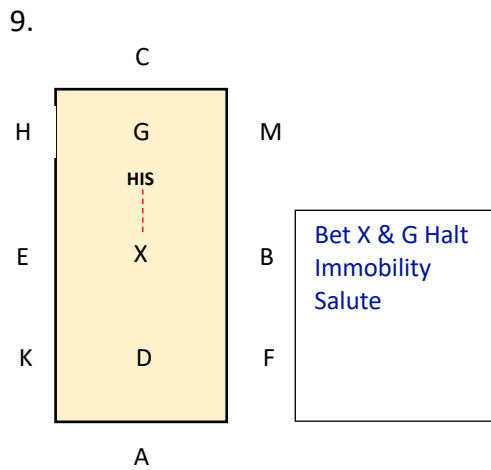

DA INTRO 2 2021 TEST
 SHORT ARENA 20M X 40M
 APPROX TIME: 4 mins.

A: Enter in Working Trot & proceed up centre line
 C: Track left
 CHE: Working Trot

E: Change the rein across the arena to B
 B: Turn right
 BFA: Working Trot

A: Medium Walk
 KXM: Change the rein in a FWLR
 M: Medium Walk

C: Working Trot
 E: Circle Left
 20m diameter

EKAF: Working Trot
 FXH: Change the rein in working trot

HCM: Working Trot
 Bet M&B: Medium Walk for 1 horse's length & proceed in working Trot

Colour Code & Key:
 Blue: Trot
 Red: Walk
 Green: Canter
 WT: Working Trot
 MW: Medium Walk
 FWLR: Free Walk on a long rein
 WC: Working Canter
 HIS: Halt Immobility Salute