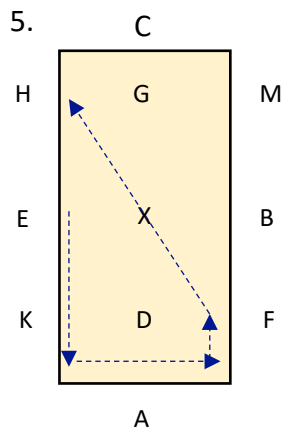

DA INTRO 2 2021 TEST
 SHORT ARENA 20M X 40M
 APPROX TIME: 4 mins.

A: Enter in Working Trot & proceed up centre line
 C: Track left
 CHE: Working Trot

E: Change the rein across the arena to B
 B: Turn right
 BFA: Working Trot

A: Medium Walk
 KXM: Change the rein in a FWLR
 M: Medium Walk

C: Working Trot
 E: Circle Left
 20m diameter

EKAF: Working Trot
 FXH: Change the rein in working trot

HCM: Working Trot
 Bet M&B: Medium Walk for 1 horse's length & proceed in working Trot

Colour Code & Key:
 Blue: Trot
 Red: Walk
 Green: Canter
 WT: Working Trot
 MW: Medium Walk
 FWLR: Free Walk on a long rein
 WC: Working Canter
 HIS: Halt Immobility Salute