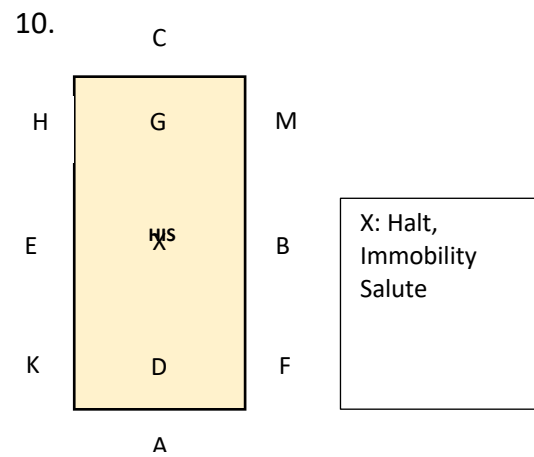

DA INTRO 3 TEST 2021
 SHORT ARENA 20MX40M
 APPROX TIME: 4mins.

Colour Code & Key:
 Blue: Trot
 Red: Walk
 Green: Canter
 WT: Working Trot
 MW: Medium Walk
 FWLR: Free Walk on a long rein
 WC: Working Canter
 HIS: Halt Immobility Salute