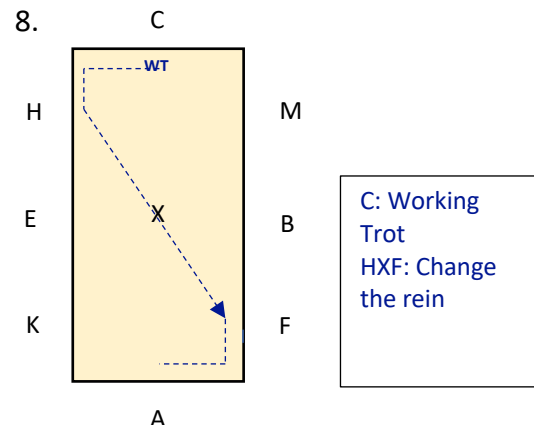

DA INTRO 3 TEST 2021
 SHORT ARENA 20MX40M
 APPROX TIME: 4mins.

Colour Code & Key:
 Blue: Trot
 Red: Walk
 Green: Canter
 WT: Working Trot
 MW: Medium Walk
 FWLR: Free Walk on a long rein
 WC: Working Canter
 HIS: Halt Immobility Salute