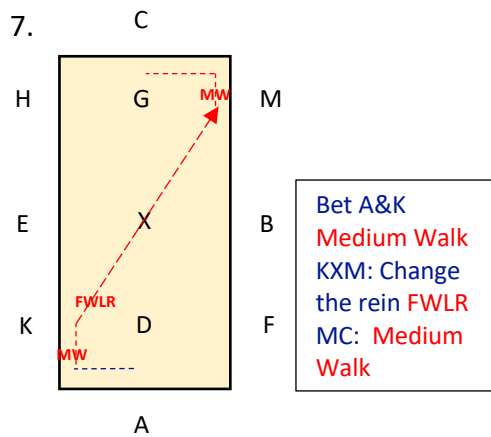

DA INTRO 3 TEST 2021
 SHORT ARENA 20MX40M
 APPROX TIME: 4mins.

Colour Code & Key:
 Blue: Trot
 Red: Walk
 Green: Canter
 WT: Working Trot
 MW: Medium Walk
 FWLR: Free Walk on a long rein
 WC: Working Canter
 HIS: Halt Immobility Salute