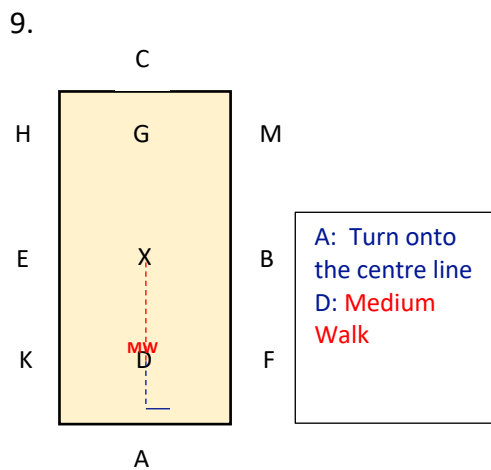

DA INTRO 3 TEST 2021
 SHORT ARENA 20MX40M
 APPROX TIME: 4mins.

Colour Code & Key:
 Blue: Trot
 Red: Walk
 Green: Canter
 WT: Working Trot
 MW: Medium Walk
 FWLR: Free Walk on a long rein
 WC: Working Canter
 HIS: Halt Immobility Salute