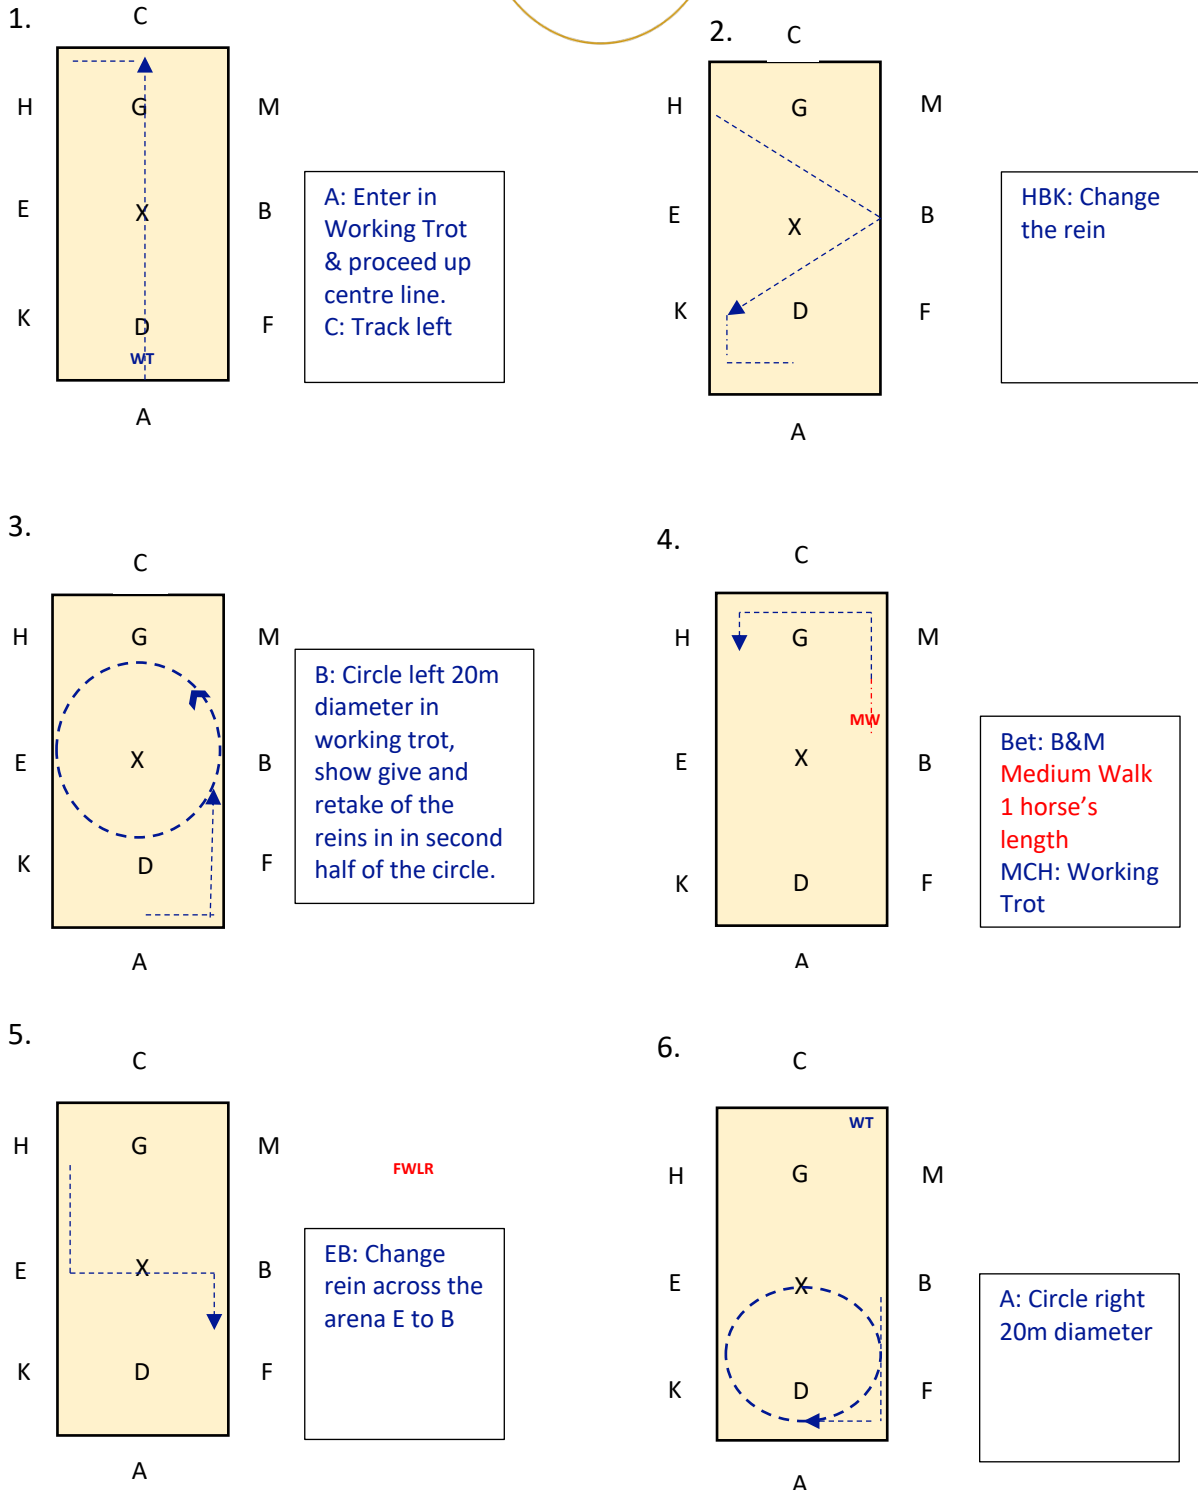

DA INTRO 3 TEST 2021
 SHORT ARENA 20MX40M
 APPROX TIME: 4mins.

Colour Code & Key:
 Blue: Trot
 Red: Walk
 Green: Canter
 WT: Working Trot
 MW: Medium Walk
 FWLR: Free Walk on a long rein
 WC: Working Canter
 HIS: Halt Immobility Salute